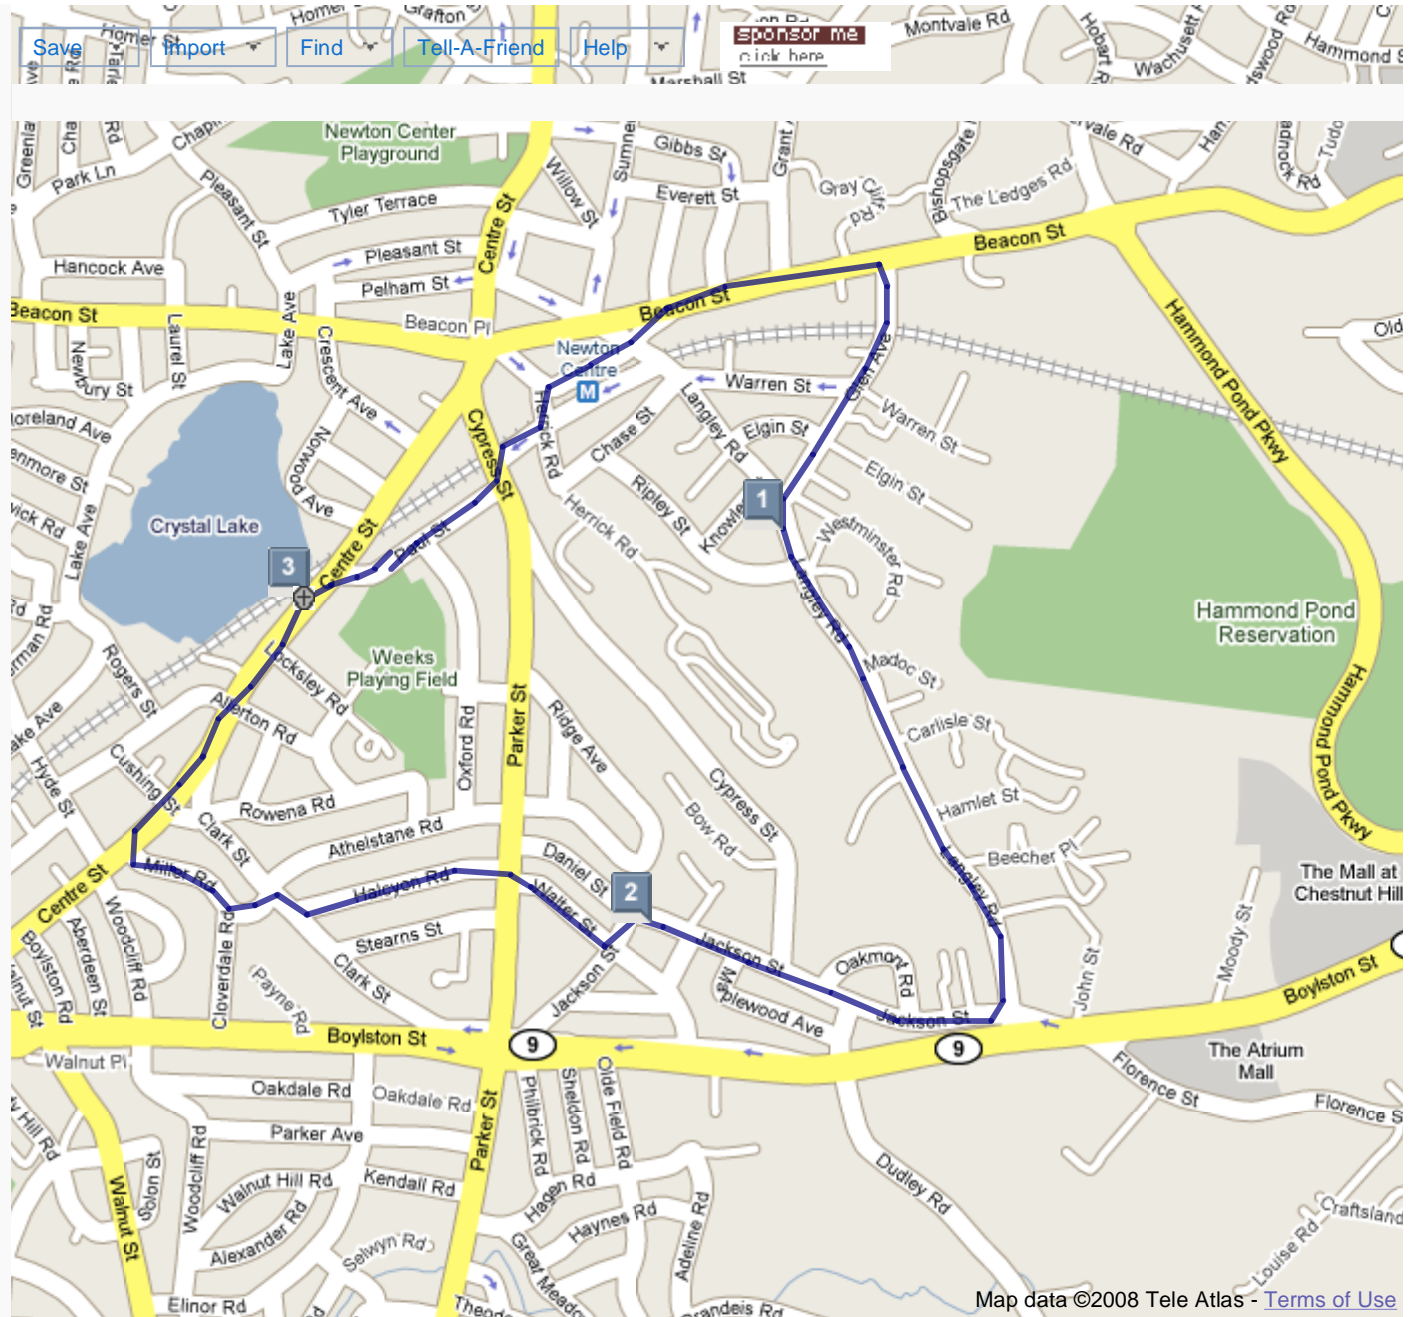

Save Import Find Tell-A-Friend Help Sponsor Me

Full Screen Mode new!
You can now view a larger map in a full screen view. Click below...

[VIEW FULL SCREEN](#)

Show Distance Markers: Yes

Show Map Markers: Yes

Auto Recenter Map: Yes

Display Elevation: Yes

Follow Roads: Yes

Select Units: English (mi/ft/lbs)

Map Type: Street Map

Map data ©2008 Tele Atlas - [Terms of Use](#)